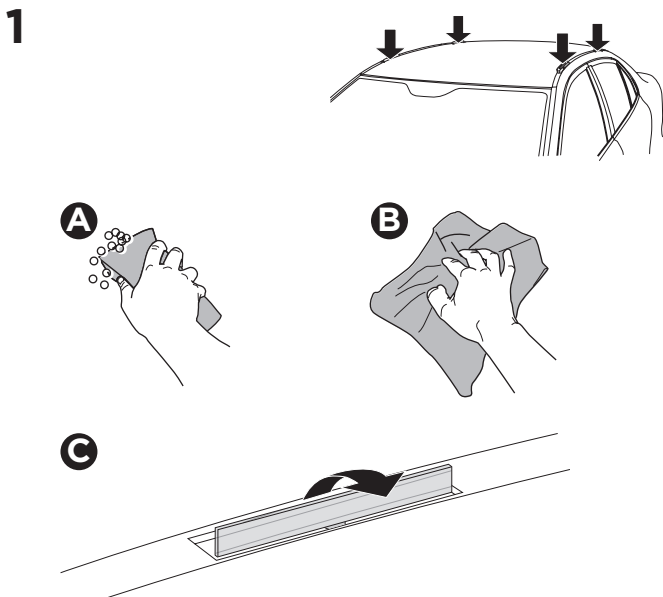

## Kit 187024

BMW 5-Series (G30), 4-dr Sedan, 17-

ISO 11154-E

This kit is only for vehicles with fixpoint mounting.

3

4

5

i