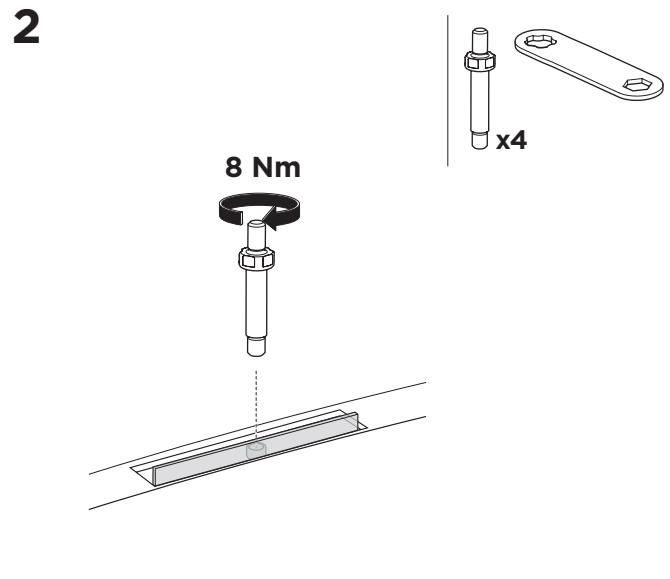

## Kit 187024

BMW 5-Series (G30), 4-dr Sedan, 17-

ISO 11154-E

This kit is only for vehicles with fixpoint mounting.

3

4

5

i