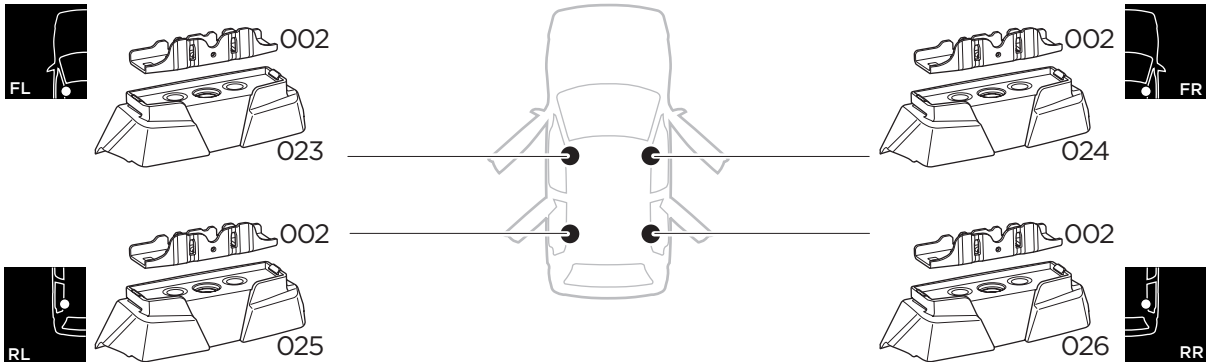

## Kit 187024

BMW 5-Series (G30), 4-dr Sedan, 17-

ISO 11154-E

This kit is only for vehicles with fixpoint mounting.

3

4

5

i