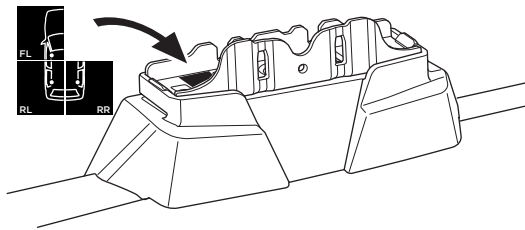

## Kit 187024

BMW 5-Series (G30), 4-dr Sedan, 17-

ISO 11154-E

This kit is only for vehicles with fixpoint mounting.

3

4

5

i