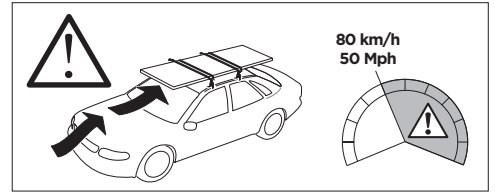

## Kit 187024

BMW 5-Series (G30), 4-dr Sedan, 17-

ISO 11154-E

This kit is only for vehicles with fixpoint mounting.

3

4

5

i