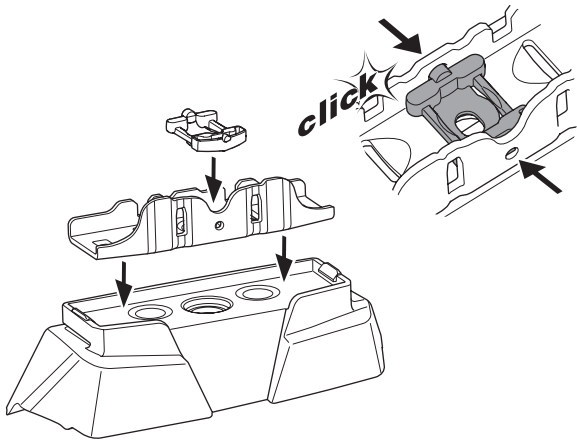

## Kit 187024

BMW 5-Series (G30), 4-dr Sedan, 17-

ISO 11154-E

This kit is only for vehicles with fixpoint mounting.

3

4

5

i