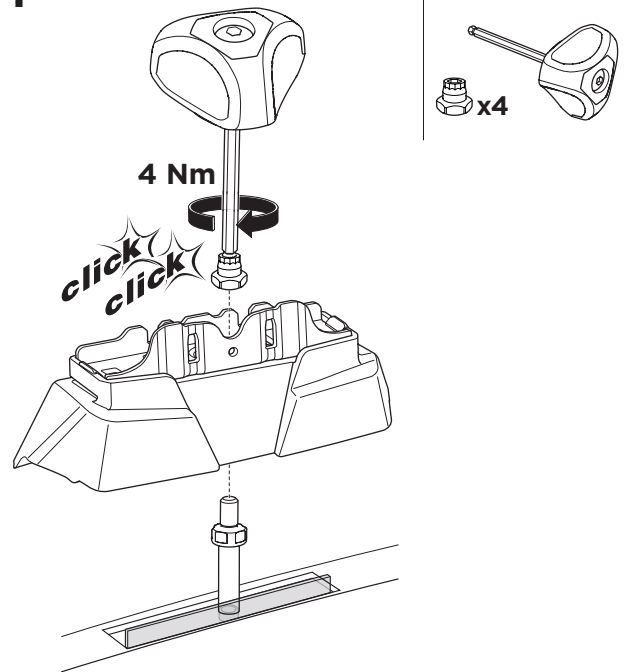

## Kit 187024

BMW 5-Series (G30), 4-dr Sedan, 17-

ISO 11154-E

This kit is only for vehicles with fixpoint mounting.

3

4

5

i