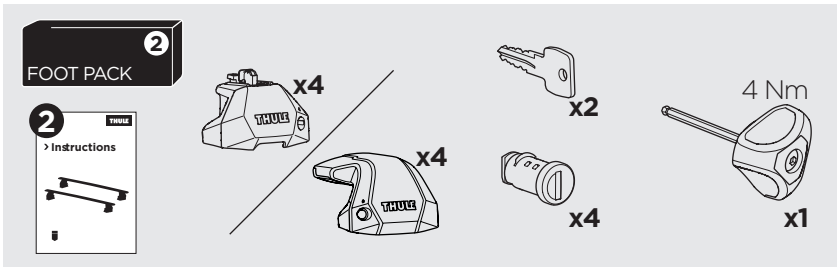

## Kit 187024

BMW 5-Series (G30), 4-dr Sedan, 17-

ISO 11154-E

This kit is only for vehicles with fixpoint mounting.

3

4

5

i