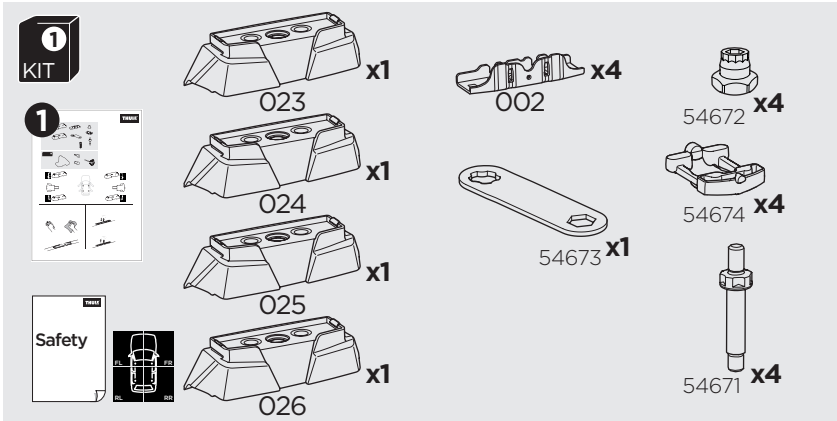

## Kit 187024

BMW 5-Series (G30), 4-dr Sedan, 17-

ISO 11154-E

This kit is only for vehicles with fixpoint mounting.

3

4

5

i